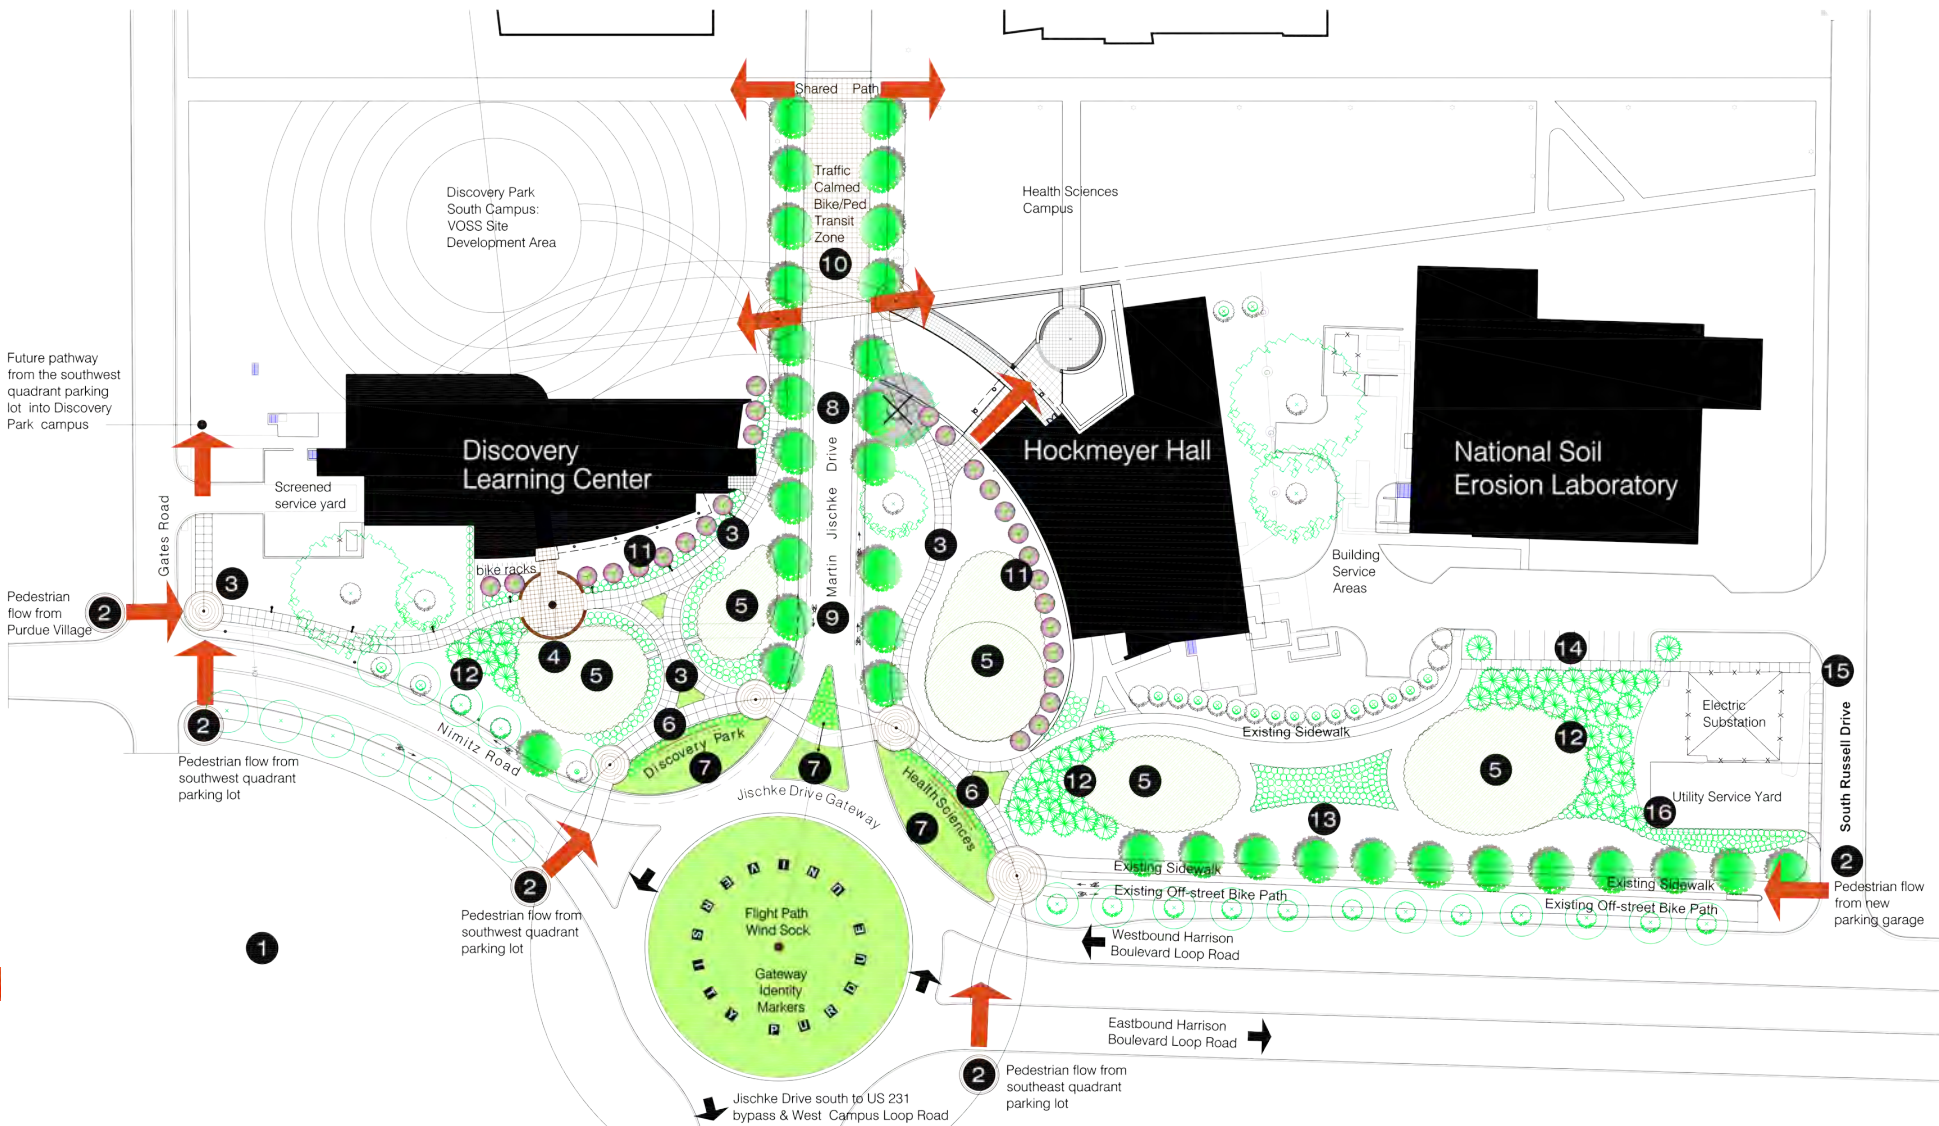

Storrow Kinsella Associates prepared site development plans for its Hockmeyer Hall of Structural Biology in 2009. In 2012 the firm was commissioned to prepare master plan, design and construction documents for consolidating Hockmeyer Hall and the Hall for Discovery Learning Research sites into a new Discovery Park South Gateway entrance to the overall campus. The qualifications-based consultant selection process stipulated that the selected designer have professional licensure in the State of Indiana.

The landscape architect's role was to establish a master plan for the gateway area that reconciled pedestrian, bicycle and vehicular traffic conflicts anticipated at completion of a major highway leading to the gateway, drainage issues at this end-point of the overall campus storm drainage system, and the need for an experiential sense of arrival into Discovery Park from the new road and from its linked parking facilities. The master plan guided the firm's detailed design, construction documents and construction observation through the \$1 million project's completion in 2014.